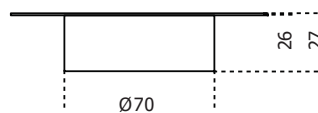

## Re-verre

2023

Coffee table in recycled glass in the "melange terre" finish. Since this is a natural creation, the measurements are indicative and the surface may not be completely flat.

Cm (L x W x H)

Ø60 x 50

Ø90 x 37

Ø120 x 27