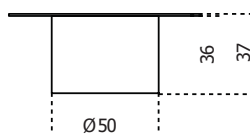

## Re-verre

2023

Coffee table in recycled glass in the "melange terre" finish. Since this is a natural creation, the measurements are indicative and the surface may not be completely flat.

Cm (L x W x H)

Ø60 x 50

Ø90 x 37

Ø120 x 27