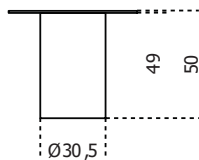

## Re-verre

2023

Coffee table in recycled glass in the "melange terre" finish. Since this is a natural creation, the measurements are indicative and the surface may not be completely flat.

Cm (L x W x H)

Ø60 x 50

Ø90 x 37

Ø120 x 27