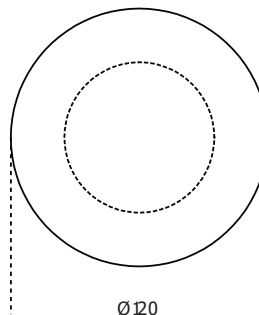

## Re-verre

2023

Coffee table in recycled glass in the "melange terre" finish. Since this is a natural creation, the measurements are indicative and the surface may not be completely flat.

Cm (L x W x H)

Ø60 x 50

Ø90 x 37

Ø120 x 27